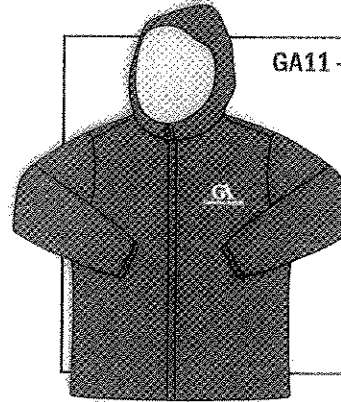

GUARDIAN ANGELS SCHOOL

GA SPIRIT WEAR

GO ANGELS

GA01LC - POLAR FLEECE VEST

Youth Sizes: 2/4, 6/8, 10/12, 14/16
Adult Sizes: S, M, L, XL, XXL
Colors: Navy
\$25.00

GA11 - QUILTED VEST

Adult Sizes: S, M, L, XL, XXL
Colors: White
\$35.00

GA11 - QUILTED JACKET

Adult Sizes: S, M, L, XL, XXL
Colors: Red
\$42.00

GA11 - HOODED JACKET

Youth Sizes: 2/4, 6/8, 10/12, 14/16
Adult Sizes: S, M, L, XL, XXL
Colors: Red
\$42.00

GA17 - RAIN PONCHO

Youth Sizes: 2/4, 6/8, 10/12, 14/16
Adult Sizes: S, M, L, XL, XXL
Colors: Red
\$20.00