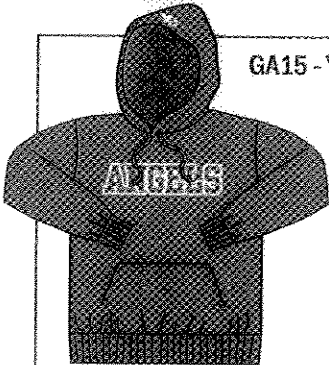

GUARDIAN ANGELS SCHOOL

GA SPIRIT WEAR

GO ANGELS

GA01LC - POLAR FLEECE VEST

Youth Sizes: 2/4, 6/8, 10/12, 14/16
Adult Sizes: S, M, L, XL, XXL
Colors: Navy
\$25.00

GA11 - QUILTED VEST

Adult Sizes: S, M, L, XL, XXL
Colors: White
\$35.00

GA11 - QUILTED JACKET

Adult Sizes: S, M, L, XL, XXL
Colors: Red
\$42.00

GA11 - HOODED JACKET

Youth Sizes: 2/4, 6/8, 10/12, 14/16
Adult Sizes: S, M, L, XL, XXL
Colors: Red
\$42.00

GA17 - RAIN PONCHO

Youth Sizes: 2/4, 6/8, 10/12, 14/16
Adult Sizes: S, M, L, XL, XXL
Colors: Red
\$20.00

GA15 - YOUTH JERSEY

Sizes: 2/4, 6/8, 10/12, 14/16
Colors: Red
\$20.00

GA15 - YOUTH HOODED SWEATSHIRT

Sizes: 2/4, 6/8, 10/12, 14/16
Colors: Maroon
\$25.00

GA01HAT - HAT

Colors: Red
\$12.00

Phone: Angela Wray (513) 624-9729
Carolyn Schwettman (513) 231-4949